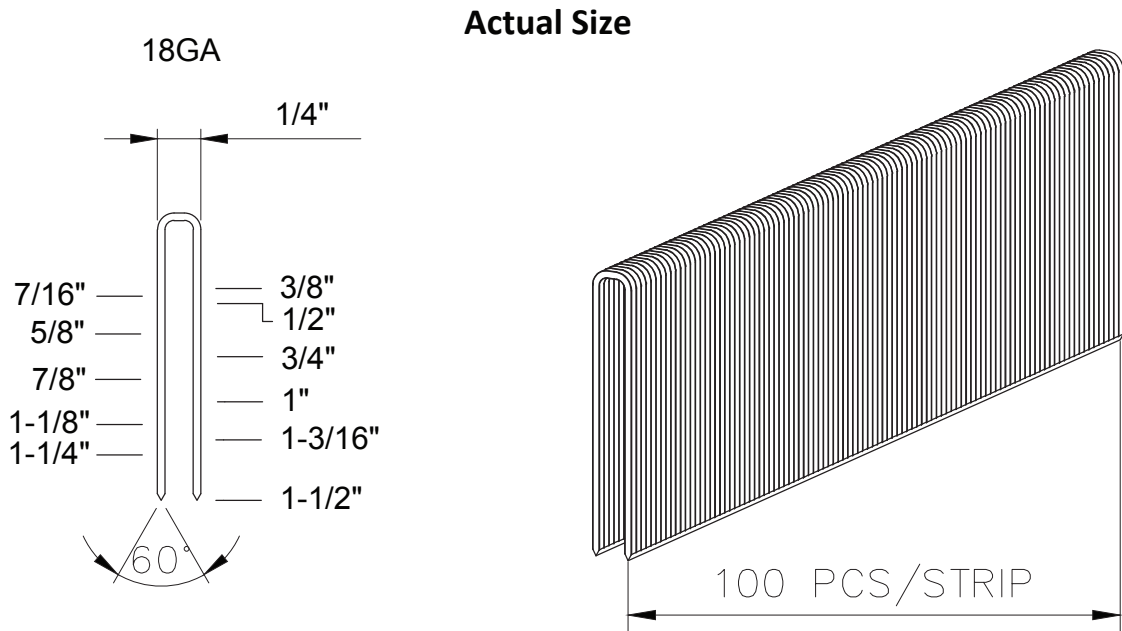

# NARROW CROWN STAPLES

## 18 Gauge, 1/4" Narrow Crown, L-Series Staples

Interchangeable with: Hitachi, Senco, Porter-Cable, Duo-Fast & Haubold

ITEM#	DESC.	LENGTH	WT/CTN (LBS)	M/BX	BXS/CTN	PLT Q'TY (BY CARTONS)	LIST PRICE	
							PER/M	PER/CTN
87315	L10	3/8"	44	5	20	64	\$1.20	\$120.00
87318	L12	7/16"	49	5	20	64	\$1.38	\$138.00
87320	L13	1/2"	37	5	12	64	\$1.50	\$90.00
87325	L16	5/8"	40	5	12	64	\$1.67	\$100.00
87330	L19	3/4"	47	5	12	64	\$1.83	\$110.00
87335	L22	7/8"	53	5	12	48	\$2.05	\$123.00
87340	L25	1"	61	5	12	48	\$2.27	\$136.00
87345	L28	1-1/8"	68	5	12	32	\$2.42	\$145.00
87347	L30	1-3/16"	37	5	6	72	\$2.67	\$80.00
87350	L32	1-1/4"	39	5	6	63	\$2.73	\$82.00
87360	L38	1-1/2"	46	5	6	63	\$3.13	\$94.00